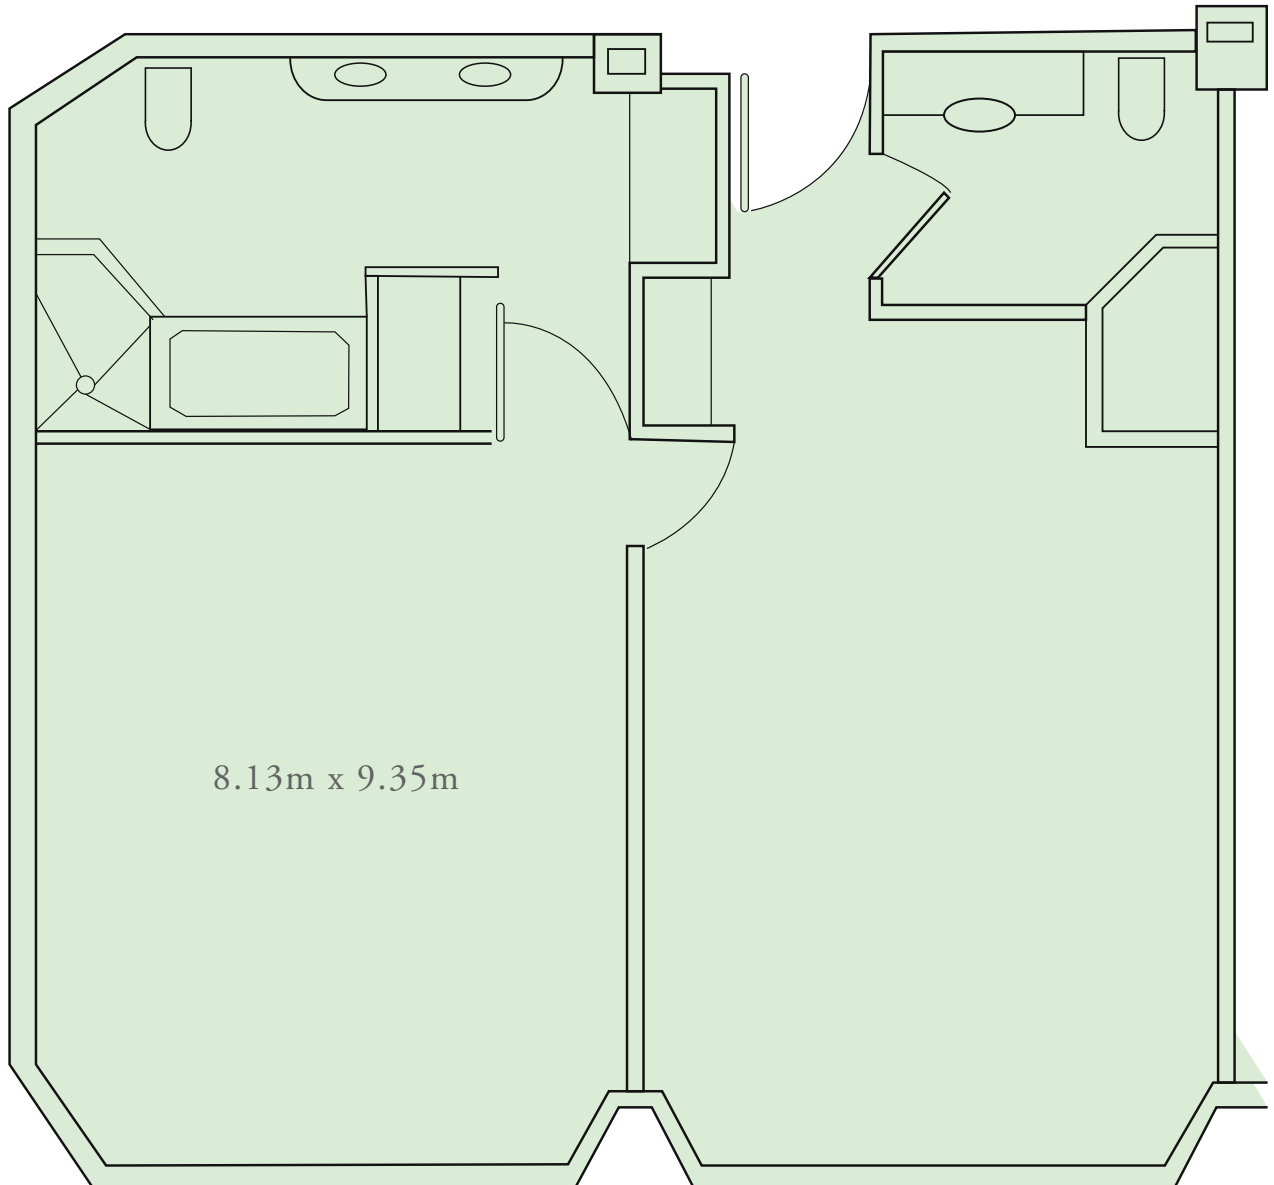

THE BRISTOL
PANAMA

ONE BEDROOM SUITE