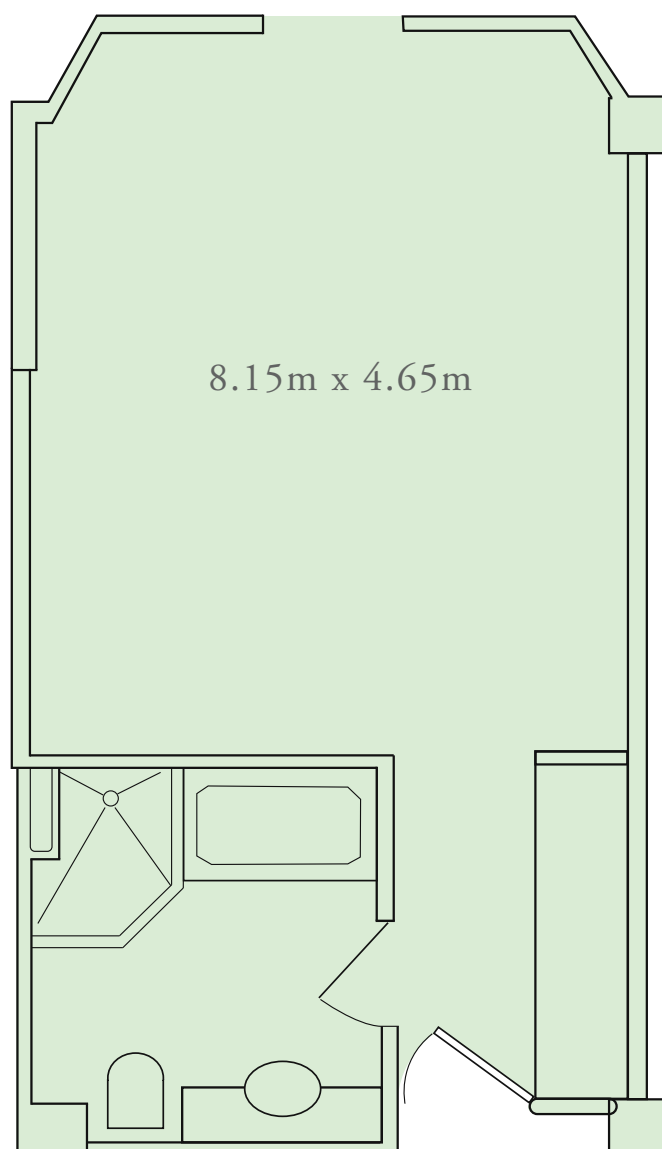

THE BRISTOL  
PANAMA

DELUXE ROOM